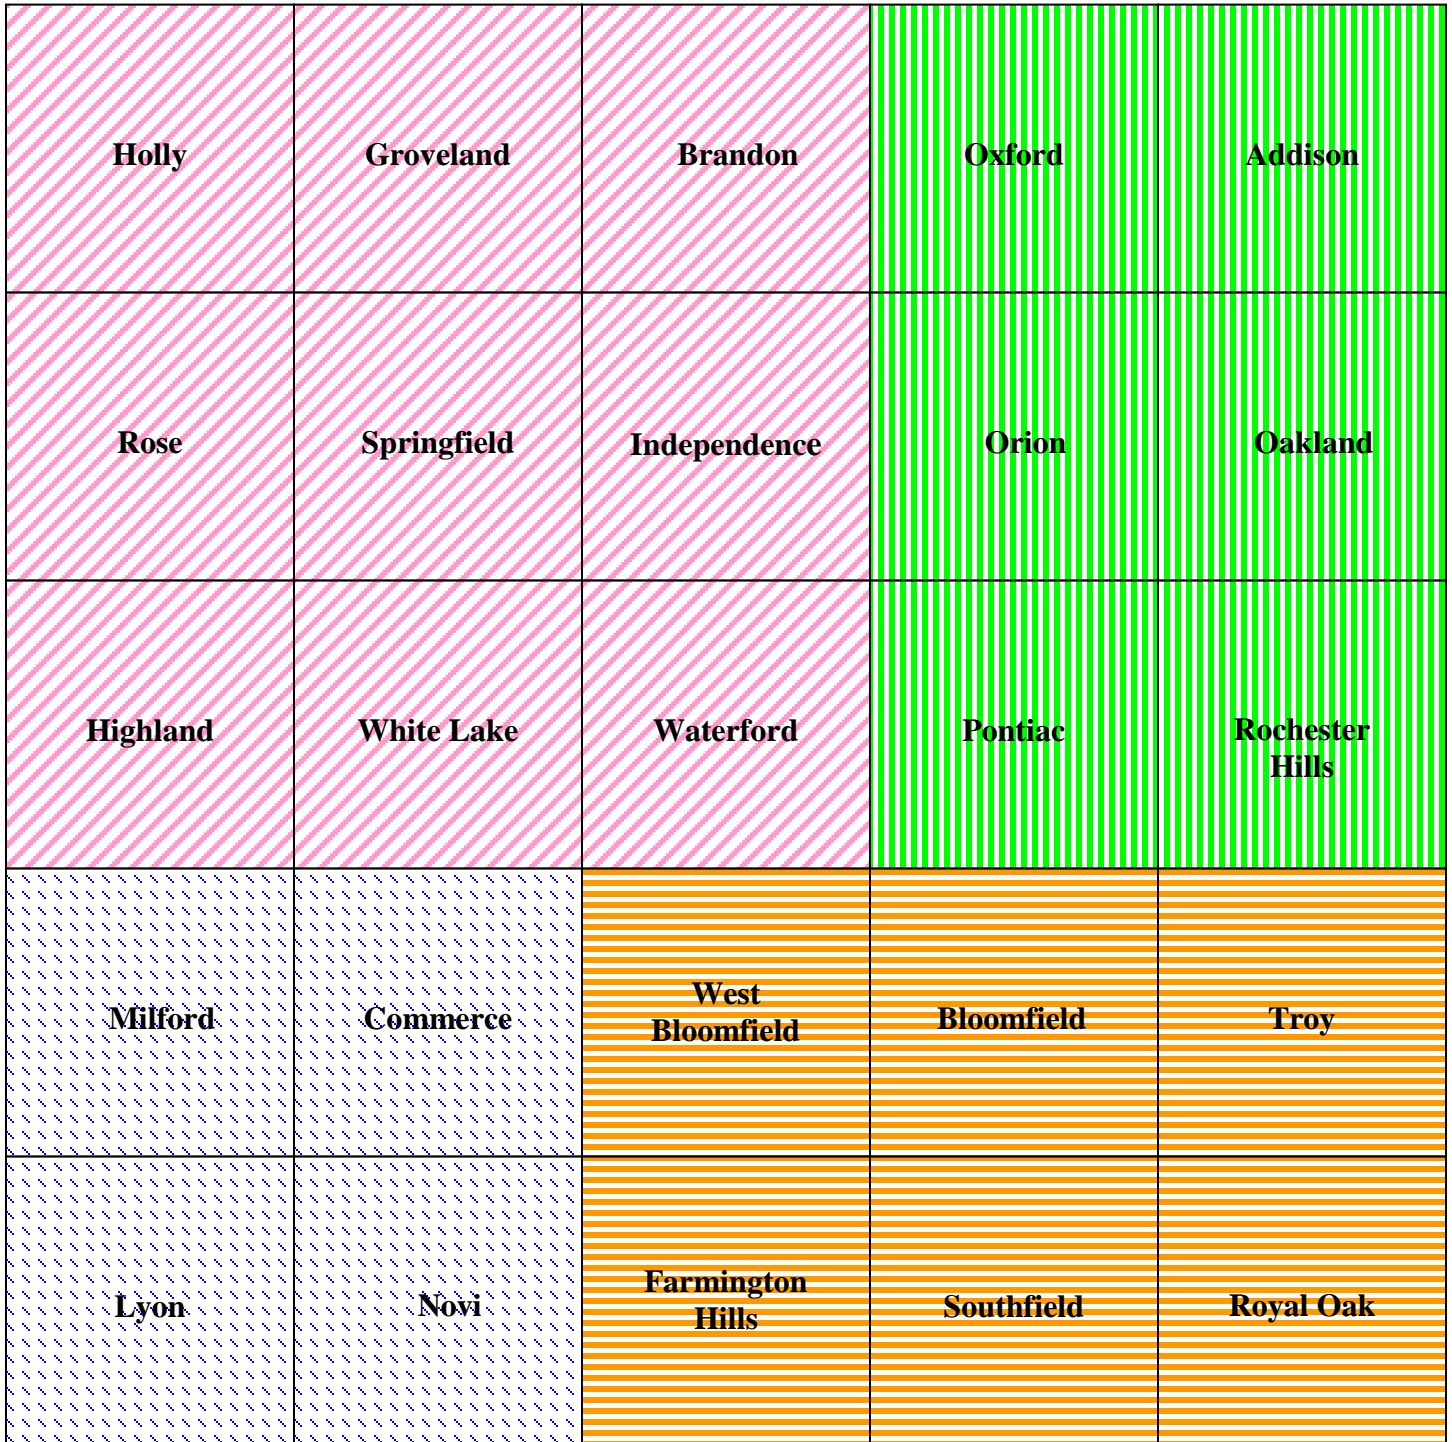

# Oakland County A R P S C

## Siren Sub Net Area Map

Clarkston Area Sub Net 146.840 (100 Hz PL)

North East Area Sub Net 147.180 (100 Hz PL)

Novi Area Sub Net 444.800 (110.9 Hz PL)

South East Area Sub Net 146.640 (100 Hz PL)